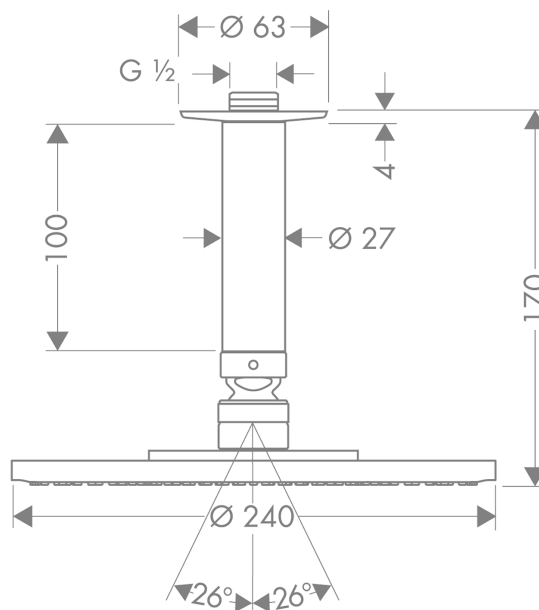

Raindance S

Overhead shower 240 1jet with ceiling connector

Surfaces: **Chrome** Article Number: **27477000**

Description

product features

- shower head size: 240 mm
- ball-joint: overhead shower angle adjustable
- spray type: RainAir
- flow rate RainAir spray (at 0.3 MPa): 18 l/min
- fully chrome-plated spray disc
- material spray disc: metal
- ceiling connection length: 100 mm
- installation: ceiling
- connection thread G ½
- connection dimension: DN15

Technology

Product image

Scale drawing

Flowchart

The consumption was measured in combination with the appropriate fittings (thermostat/mixer/in-wall valve) to reflect actual application in practice.