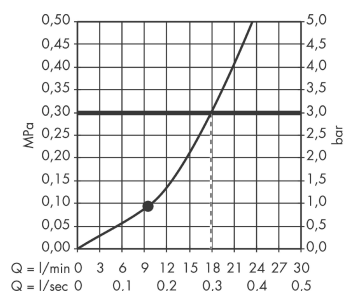

Raindance S

Overhead shower 240 1jet with ceiling connector

Surfaces: **Chrome** Article Number: **27477000**

Description

product features

- shower head size: 240 mm
- ball-joint: overhead shower angle adjustable
- spray type: RainAir
- flow rate RainAir spray (at 0.3 MPa): 18 l/min
- fully chrome-plated spray disc
- material spray disc: metal
- ceiling connection length: 100 mm
- installation: ceiling
- connection thread G ½
- connection dimension: DN15

Technology

Product image

Scale drawing

Flowchart

The consumption was measured in combination with the appropriate fittings (thermostat/mixer/in-wall valve) to reflect actual application in practice.